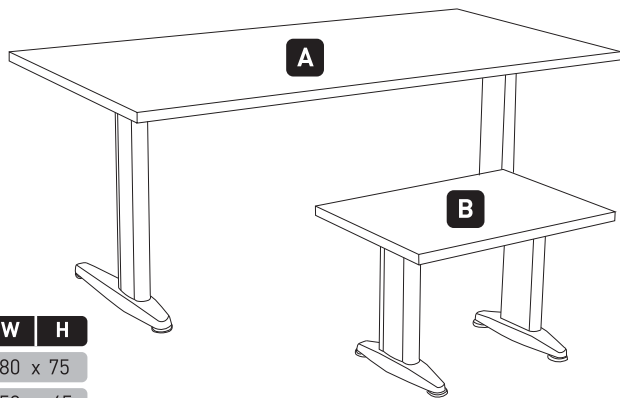

L	W	H
A	160	80	75
B	70	50	45