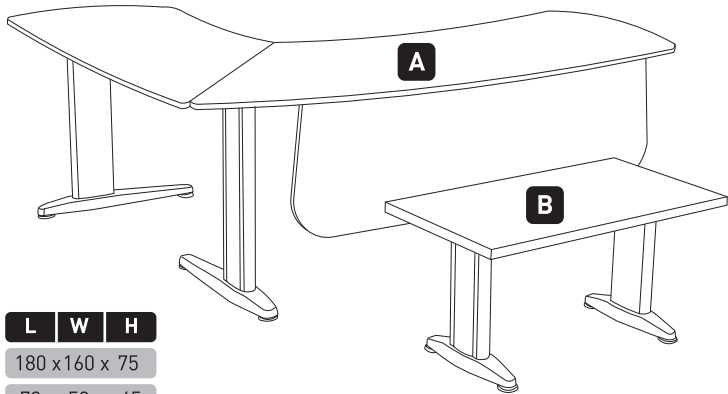

AND AYAK ve MASA SERİSİ LEG & DESK SERIE

AND- 32-11-31 L

AND- 33-11-31 L

AND- 43-11-11

Masa Ayakları / Leg For Desk

L W H

A 180 x 160 x 75

B 70 x 50 x 45