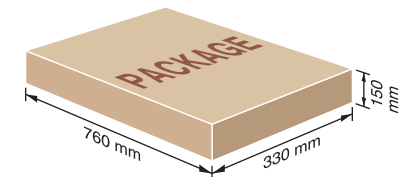

AND AYAK ve MASA SERİSİ LEG & DESK SERIE

AND- 32-11-31 L

AND- 33-11-31 L

AND- 43-11-11

Masa Ayakları / Leg For Desk

L W H

A 180 x 160 x 75

B 70 x 50 x 45