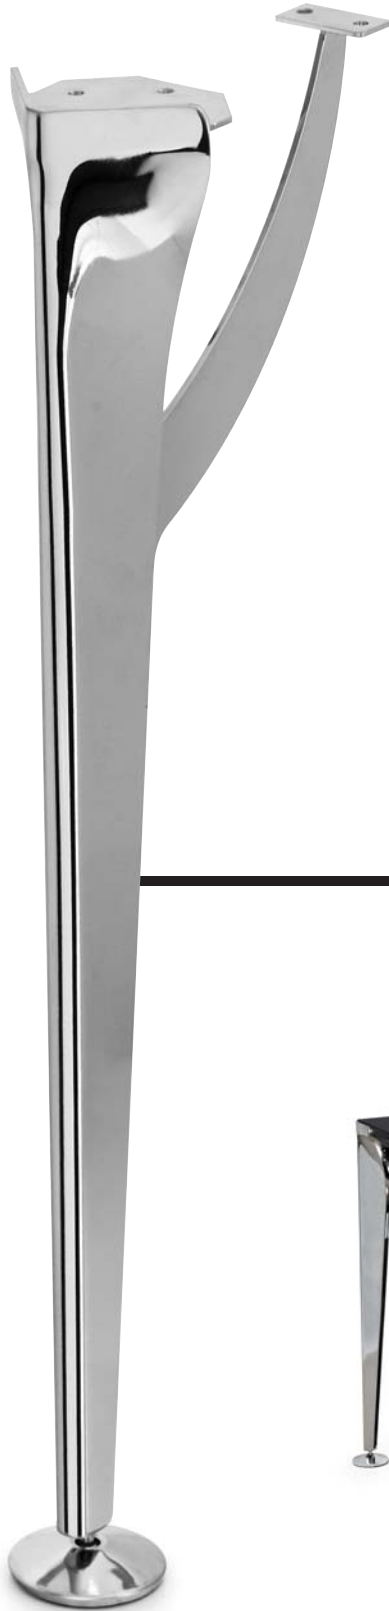

We produced the "BYL" type a response that what the people expect from a table leg.

BYL table leg are manual adjustable 68 cm and 85 cm for your confort. They had foldable moreover for easy carrier.

On the other hand BYL leg has telescopic travers beam for you can make your table some different sizes. The "BYL" table will add more prestige to your office harmony of black, white and chrome.

KMK AYAK ve MASA SERİSİ LEG & DESK SERIE

KMK- 32-34-16

KMK- 42-34-16

KMK- 33-34-16

KMK- 43-34-16

Masa Ayakları / Leg For Desk

L W H

A 160 x 80 x 75

LAL AYAK ve MASA SERİSİ LEG & DESK SERIE

LAL- 32-34-18

720 mm

110 mm

110 mm

420 mm

LAL- 42-34-18

760 mm