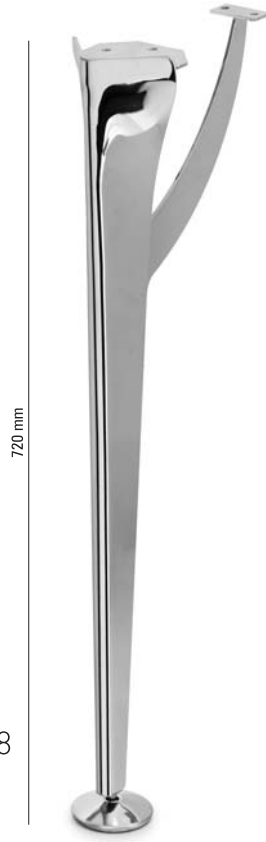

We produced the "BYL" type a response that what the people expect from a table leg.

BYL table leg are manual adjustable 68 cm and 85 cm for your confort. They had foldable moreover for easy carrier.

On the other hand BYL leg has telescopic travers beam for you can make your table some different sizes. The "BYL" table will add more prestige to your office harmony of black, white and chrome.

KMK AYAK ve MASA SERİSİ LEG & DESK SERIE

KMK- 32-34-16

KMK- 42-34-16

KMK- 33-34-16

KMK- 43-34-16

Masa Ayakları / Leg For Desk

L W H

A 160 x 80 x 75

B 70 x 50 x 45

Modern ve spor tasarımı ile sizi ve ziyaretçilerinizi etkileyecek olan KMK masa takımınız sizin iş anlayışınızı yansıtacak ve size ofisinizi sevdirecektir.

The " KMK " Desk will be impressed you and your customers by modern and sporty design. They also feels your concept and you like your office very much.

LAL AYAK ve MASA SERİSİ LEG & DESK SERIE

LAL- 32-34-18

720 mm

110 mm

110 mm

420 mm

LAL- 42-34-18

760 mm