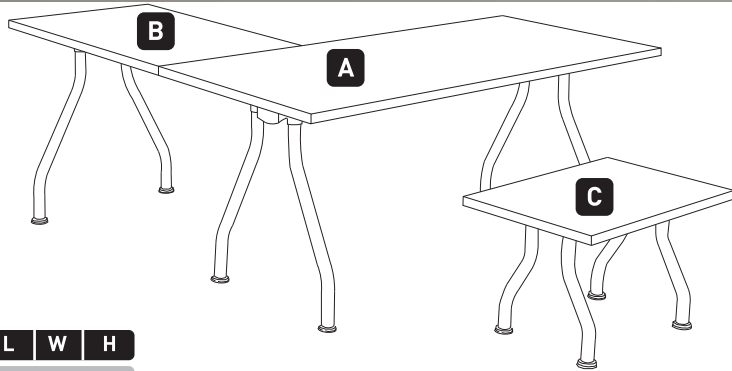

We have telescopic travers, between 700-1200mm and 1200-1700mm or, Mono travers as 700mm, 900mm, 1100mm, 1300mm, 1500mm, 1700mm.

FTH- 33-41-22 L

FTH- 43-41-22

Masa Ayakları / Leg For Desk

	L	W	H
A	180	80	75
B	60	80	75
C	70	50	45