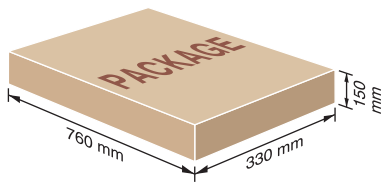

SDE- 33-43-22 L