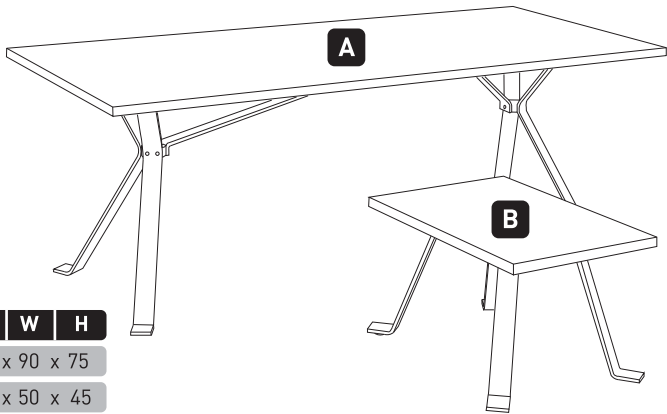

Distinctive and stable. Symmetries visual. The "LAL" Desk contribute as well as differences in your Office and also you feel a different mode.

EFS AYAK ve MASA SERİSİ

LEG & DESK SERIE

EFS- 42-72-22

Masa Ayakları / Leg For Desk