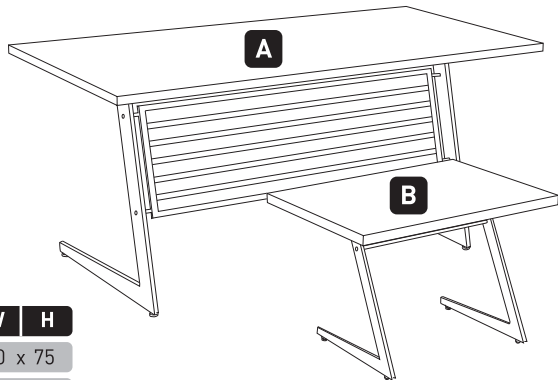

We produced the "BYL" type a response that what the people expect from a table leg.

BYL table leg are manual adjustable 68 cm and 85 cm for your confort. They had foldable moreover for easy carrier.

On the other hand BYL leg has telescopic travers beam for you can make your table some different sizes. The "BYL" table will add more prestige to your office harmony of black, white and chrome.

KMK AYAK ve MASA SERİSİ LEG & DESK SERIE

KMK- 32-34-16

KMK- 42-34-16

KMK- 33-34-16

KMK- 43-34-16

Masa Ayakları / Leg For Desk

L W H

A 160 x 80 x 75