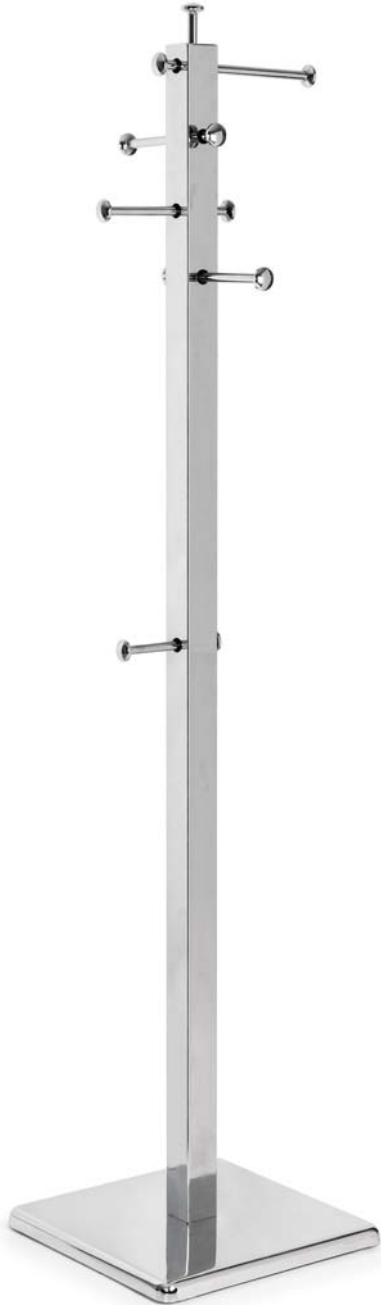

DO YOU WANT IT?

VIKING ASKILIKLAR COAT RACKS

VKN- 01-02-31

DİĞER ASKILIKLAR OTHER COAT RACKS

VKN- 01-42-12

CNR- 02-44-12

SDR- 02-40-32

MNL 11-15-12